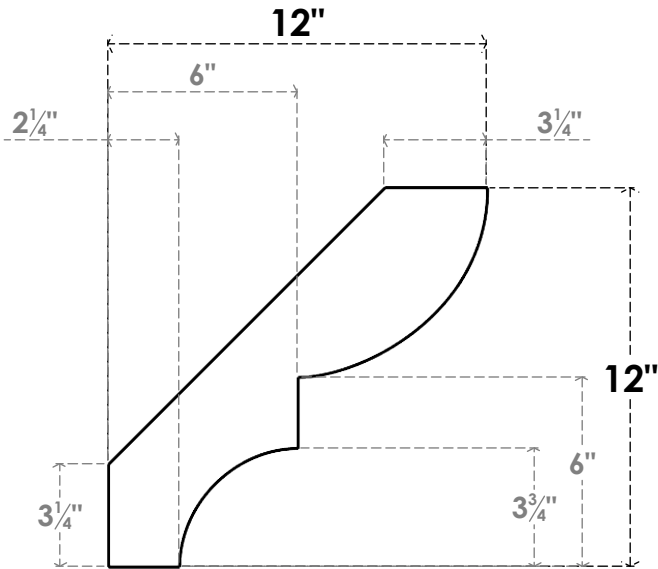

ITEM NUMBER: BRCPO050X12000X12000RID

5"W X 12"D X 12"H RIDGEWOOD ARCHITECTURAL GRADE PVC OPEN BRACE

SIDE PROFILE

FRONT PROFILE

ISOMETRIC

EKENA MILLWORK
2300 WEST MAIN ST.
CLARKSVILLE, TX 75426
TOLL FREE: 866-607-0453
WWW.EKENAMILLWORK.COM