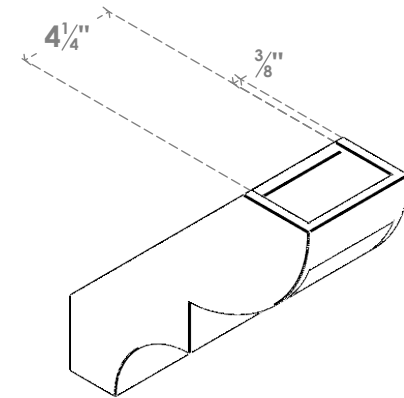

ITEM NUMBER: BRCPO050X12000X12000RID

5"W X 12"D X 12"H RIDGEWOOD ARCHITECTURAL GRADE PVC OPEN BRACE

SIDE PROFILE

FRONT PROFILE

ISOMETRIC

EKENA MILLWORK
2300 WEST MAIN ST.
CLARKSVILLE, TX 75426
TOLL FREE: 866-607-0453
WWW.EKENAMILLWORK.COM