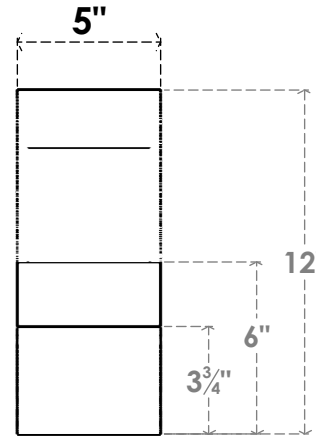

ITEM NUMBER: BRCPO050X12000X12000RID

5"W X 12"D X 12"H RIDGEWOOD ARCHITECTURAL GRADE PVC OPEN BRACE

SIDE PROFILE

FRONT PROFILE

ISOMETRIC

EKENA MILLWORK
2300 WEST MAIN ST.
CLARKSVILLE, TX 75426
TOLL FREE: 866-607-0453
WWW.EKENAMILLWORK.COM